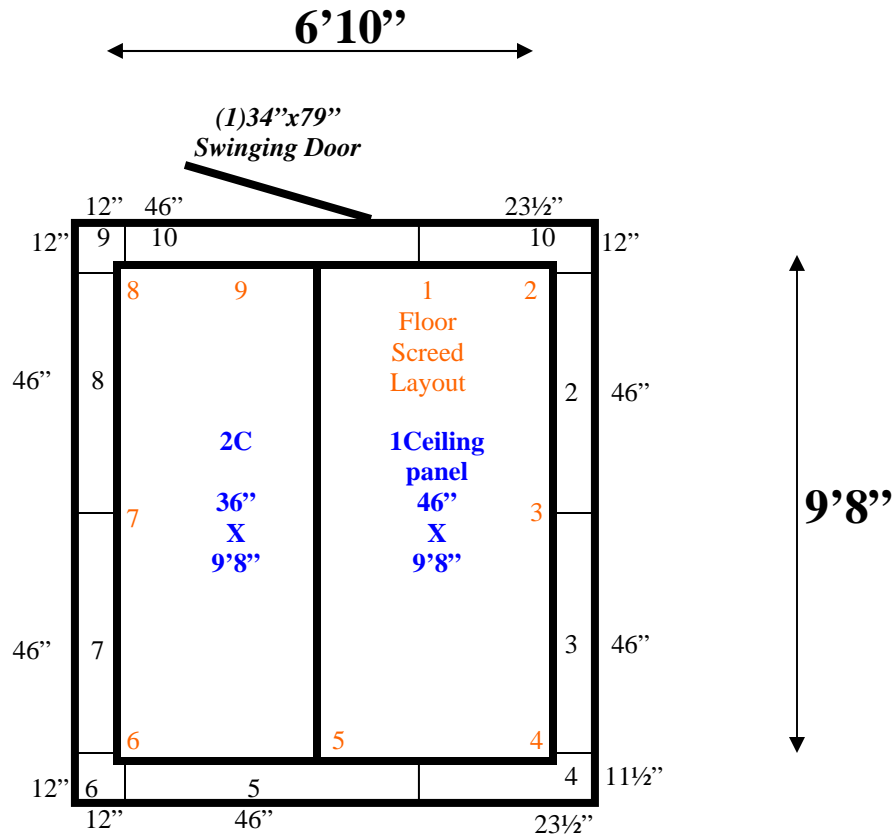

**6'10" x 9'8" x 8'5" H
Walk-In Cooler or Freezer
Wall & Ceiling Panels Diagram**

153-08
Brown

REFRIGERATION SUPERSTORE

World's Largest Inventory

New & Used Walk-In/ Drive-In Coolers/ Freezers/ Refrigeration Systems

1423 Planeview Drive, Oshkosh, WI 54904 USA Tel (920) 231-1711 Fax (920) 231-1701 www.barrinc.com

**6'10" x 9'8" x 8'5" H
Walk-In Cooler or Freezer**

**153-08
Brown**