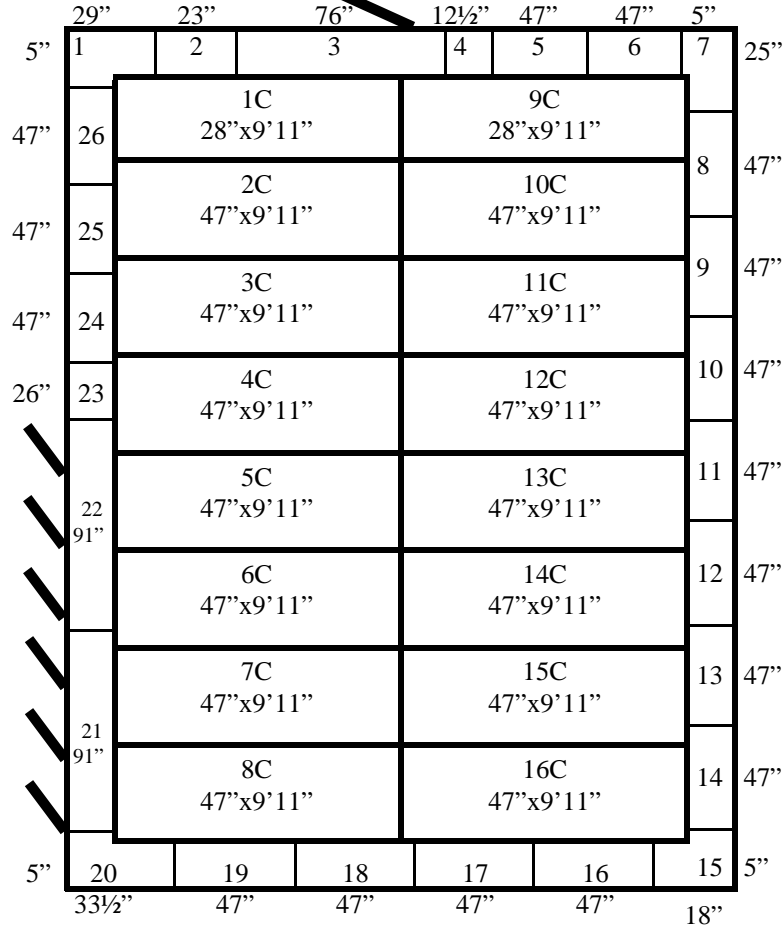

20'

(1) 60"x84"
Swinging Door

(2) sets of
(3) Glass Doors
29"x73"

30'

Panel #'s 21 and 22 are headers.

**20' x 30' x 8' H
Walk-In Cooler with Glass Doors
Wall and Ceiling Panels Diagram**

***20' x 30' x 8' H
Walk-In Cooler with Glass Doors***