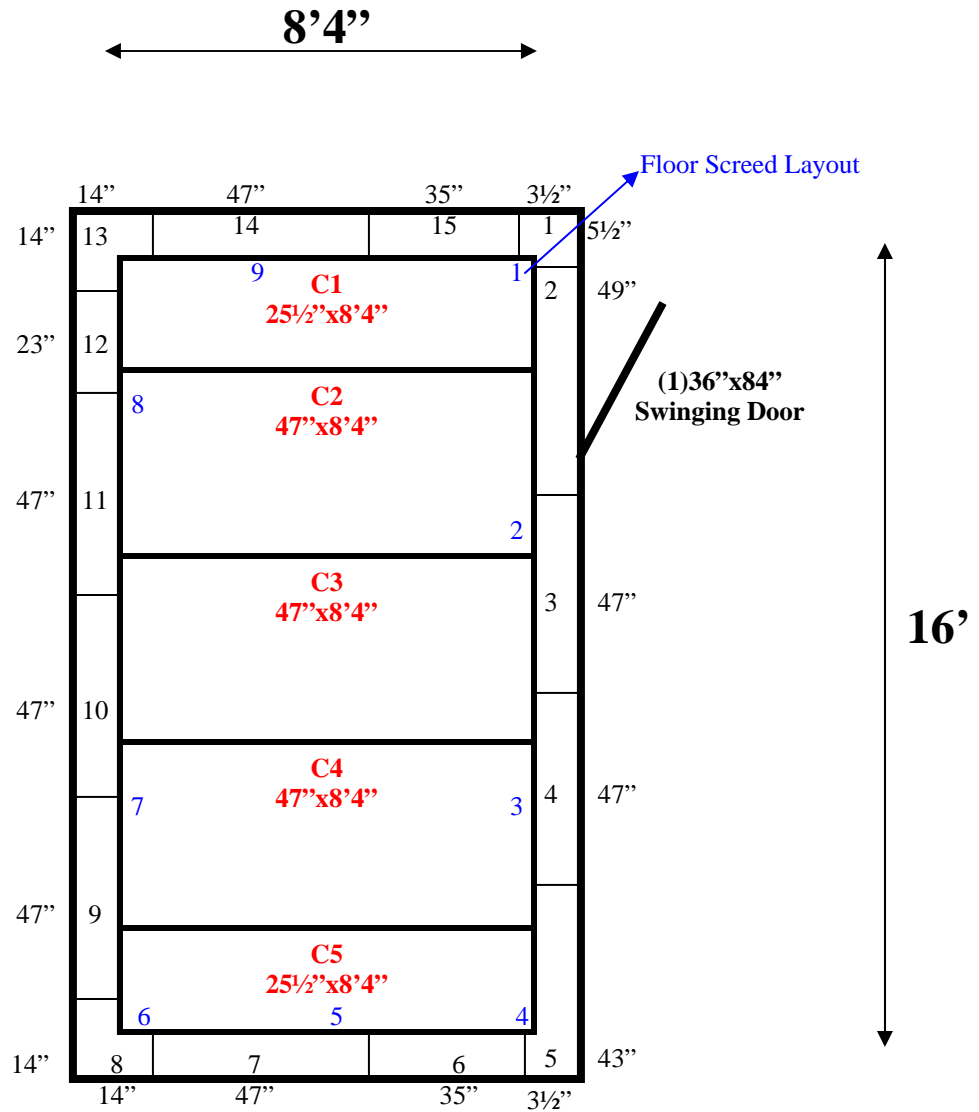

**8'4" x 16' x 10' H
Walk-In Cooler or Walk-In Freezer
Wall & Ceiling Panels Diagram**

62-10
Yellow

REFRIGERATION SUPERSTORE

World's Largest Inventory

New & Used Walk-In/ Drive-In Coolers/ Freezers/ Refrigeration Systems