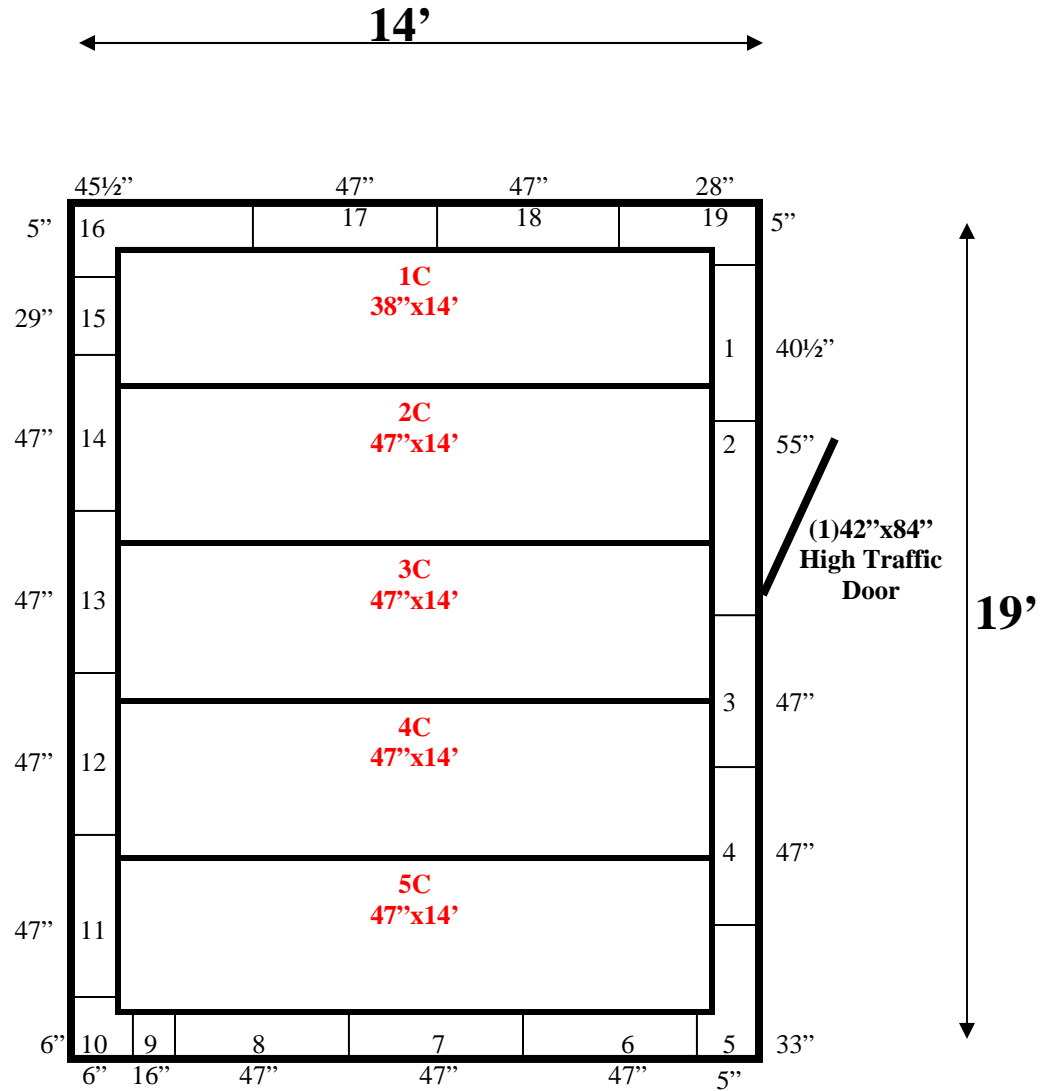

**14' x 19' x 9'4" H  
Walk-In Cooler or Walk-In Freezer  
Wall & Ceiling Panels Diagram**

74-10  
Green

**REFRIGERATION SUPERSTORE**

*World's Largest Inventory*

*New & Used Walk-In/ Drive-In Coolers/ Freezers/ Refrigeration Systems*

1423 Planeview Drive, Oshkosh, WI 54904 Tel (920) 231-1711 Fax (920) 231-1701 [www.barrinc.com](http://www.barrinc.com)

**14' x 19' x 9'4" H  
Walk-In Cooler or Walk-In Freezer**

74-10  
Green