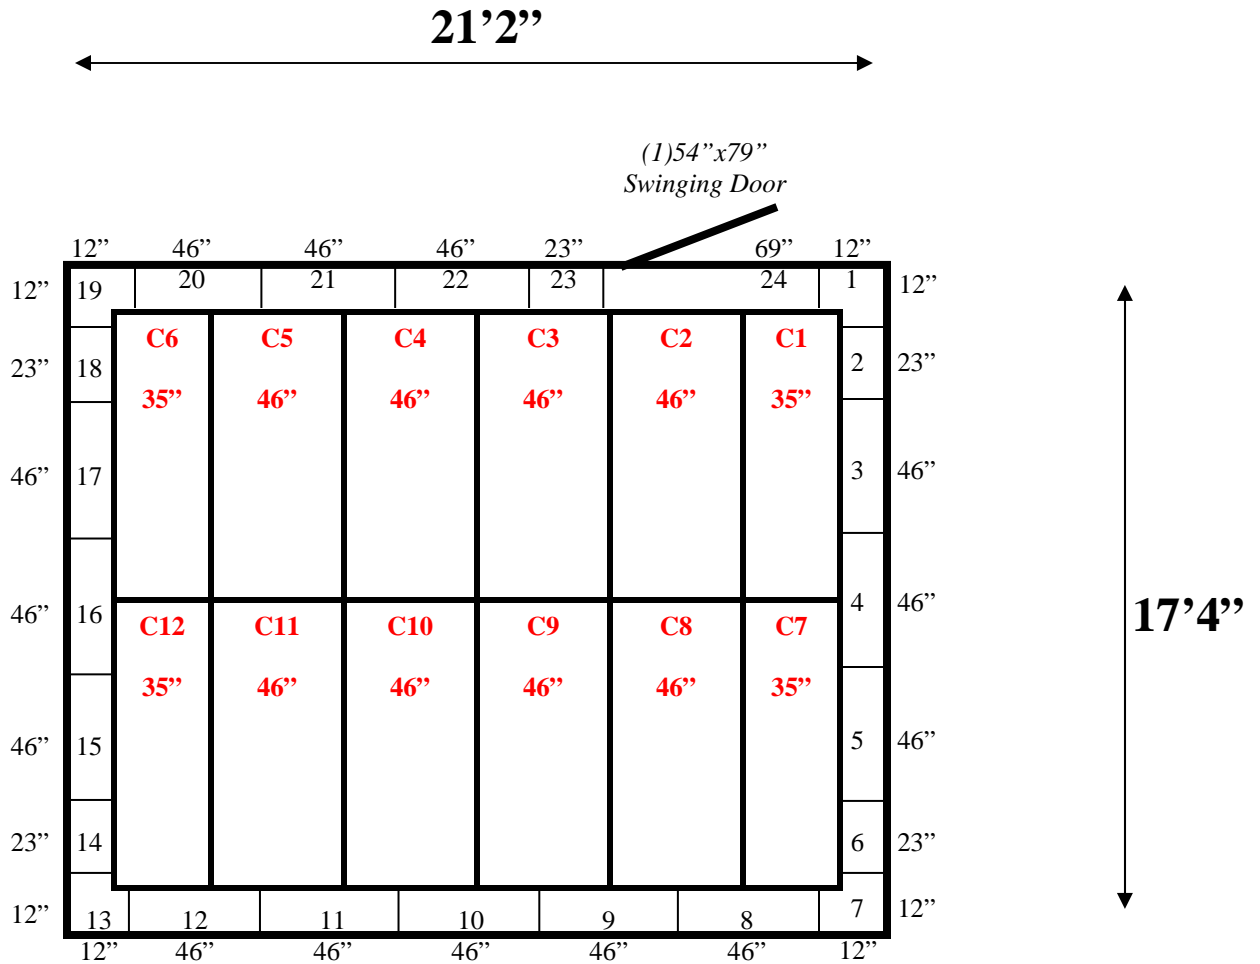

**17'4" x 21'2" x 8'4" H**  
**Walk-In Cooler or Walk-In Freezer**  
**Wall & Ceiling Panels Diagram**

47-10  
white

**REFRIGERATION SUPERSTORE**

*World's Largest Inventory*

*New & Used Walk-In/ Drive-In Coolers/ Freezers/ Refrigeration Systems*

1423 Planeview Drive, Oshkosh, WI 54904 Tel (920) 231-1711 Fax (920) 231-1701 [www.barrinc.com](http://www.barrinc.com)

**17'4" x 21'2" x 8'4" H  
Walk-In Cooler or Walk-In Freezer**

47-10  
white

**REFRIGERATION SUPERSTORE**

**17'4" x 21'2" x 8'4" H**  
**Walk-In Cooler or Walk-In Freezer**

47-10  
white