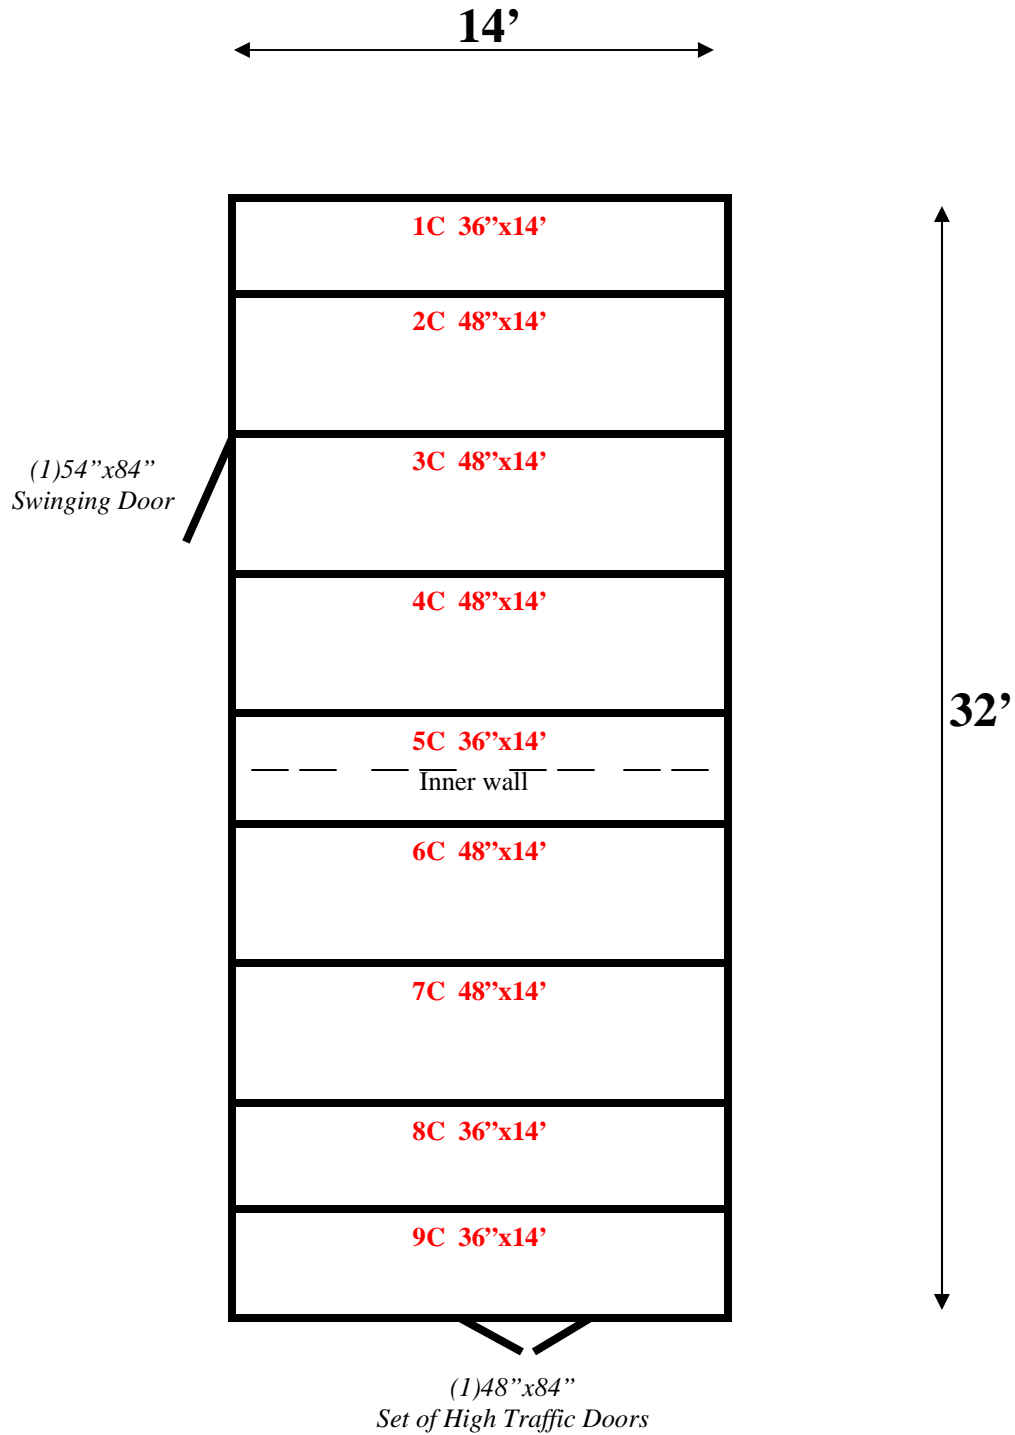

14' x 32' x 10'4" H
Combination Walk-In Cooler/ Walk-In Freezer
Wall Panels Diagram

REFRIGERATION SUPERSTORE

World's Largest Inventory

New & Used Walk-In/ Drive-In Coolers/ Freezers/ Refrigeration Systems

1423 Planeview Drive, Oshkosh, WI 54904 Tel (920) 231-1711 Fax (920) 231-1701 www.barrinc.com

14' x 32' x 10'4" H
Combination Walk-In Cooler/ Walk-In Freezer
Ceiling Panels Diagram

REFRIGERATION SUPERSTORE

**14' x 32' x 10'4" H
Combination Walk-In Cooler/ Walk-In Freezer**

69-10
Pink