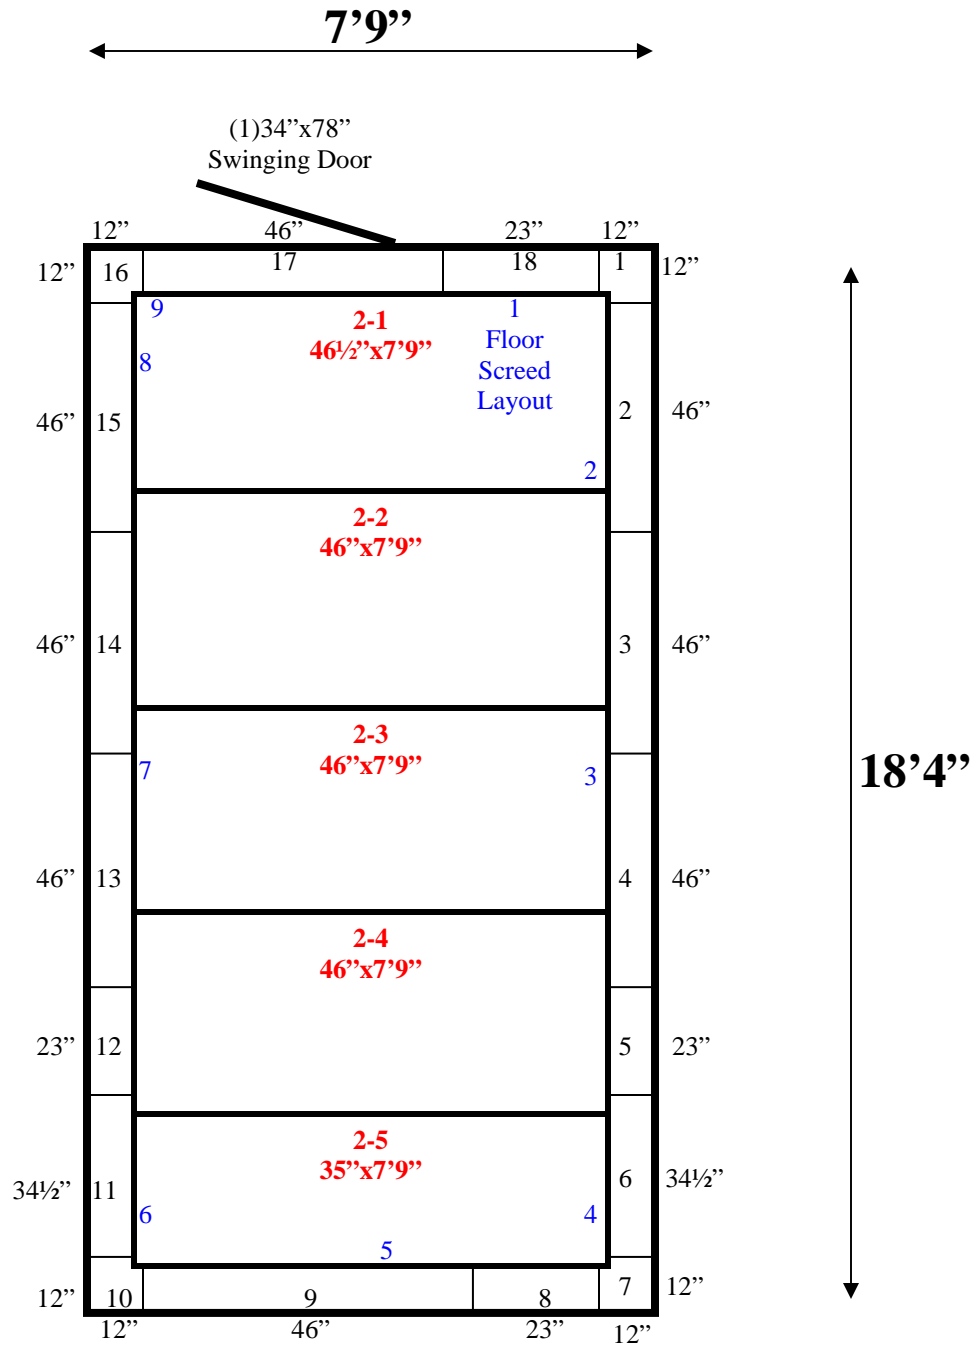

7'9" x 18'4" x 8'4" H
Walk-In Cooler or Walk-In Freezer
Wall & Ceiling Panels Diagram

60-10
Grey

REFRIGERATION SUPERSTORE

World's Largest Inventory

New & Used Walk-In/ Drive-In Coolers/ Freezers/ Refrigeration Systems

1423 Planeview Drive, Oshkosh, WI 54904 Tel (920) 231-1711 Fax (920) 231-1701 www.barrinc.com

**7'9" x 18'4" x 8'4" H
Walk-In Cooler or Walk-In Freezer**

60-10
Grey

REFRIGERATION SUPERSTORE

World's Largest Inventory