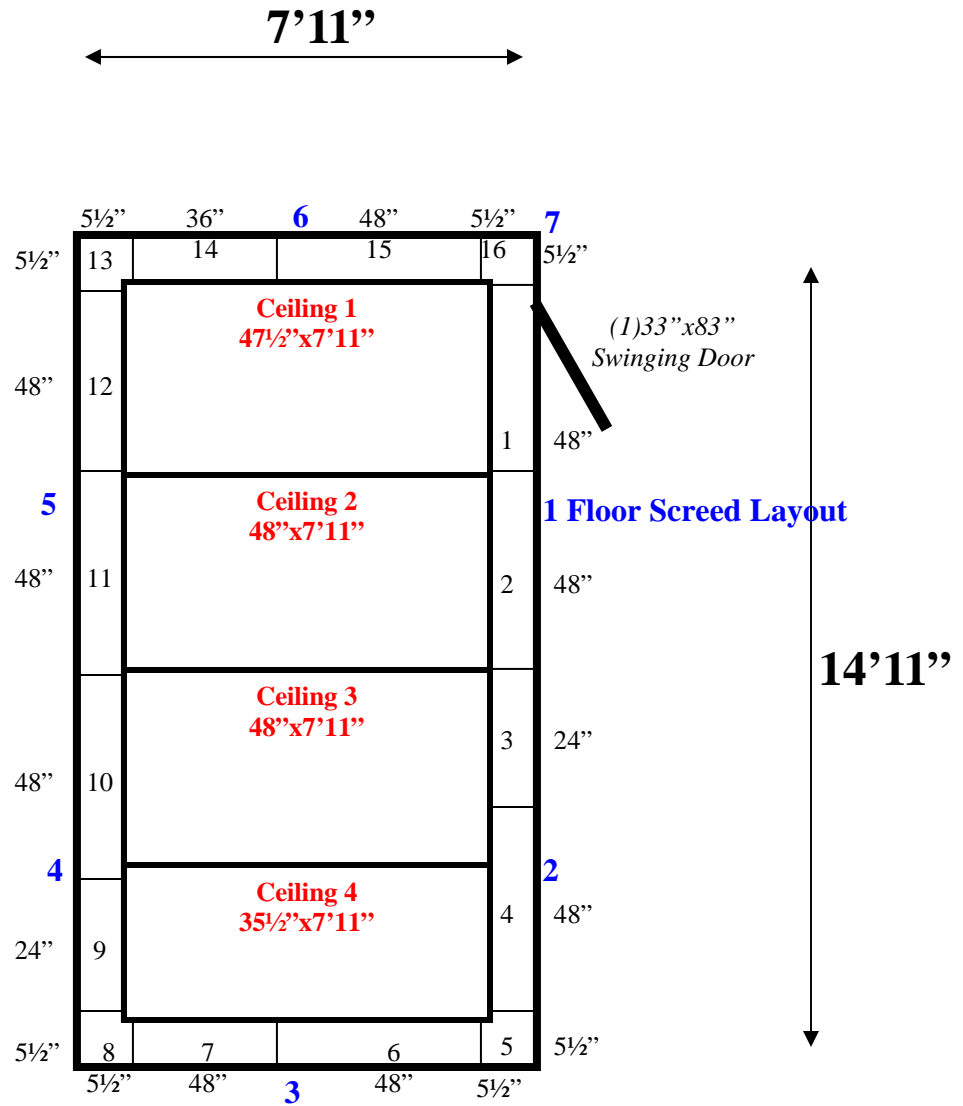

**7'11" x 14'11" x 9' H**  
**Walk-In Cooler or Walk-In Freezer**  
**Wall & Ceiling Panels Diagram**

**REFRIGERATION SUPERSTORE**

*World's Largest Inventory*

*New & Used Walk-In/ Drive-In Coolers/ Freezers/ Refrigeration Systems*

1423 Planeview Drive, Oshkosh, WI 54904 Tel (920) 231-1711 Fax (920) 231-1701 [www.barrinc.com](http://www.barrinc.com)

**7'11" x 14'11" x 9' H  
Walk-In Cooler or Walk-In Freezer**

55-10  
Red