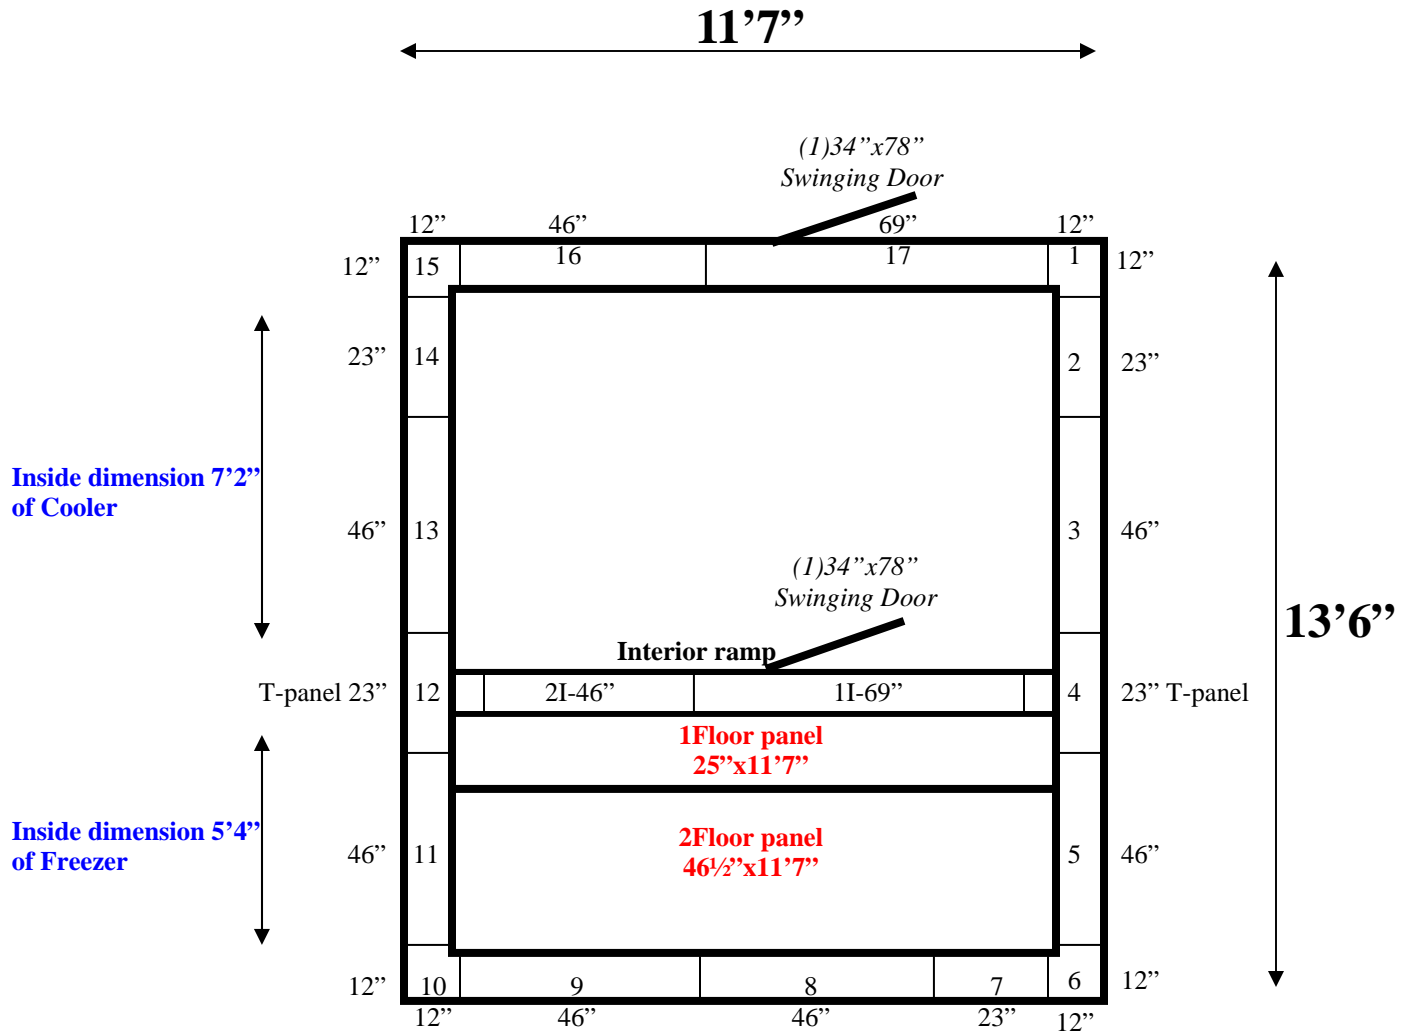

**11'7" x 13'6" x 9' H
Combination Walk-In Cooler / Walk-In Freezer
Wall & Floor Panels Diagram**

58-10
Orange

REFRIGERATION SUPERSTORE

World's Largest Inventory

New & Used Walk-In/ Drive-In Coolers/ Freezers/ Refrigeration Systems

11'7" x 13'6" x 9' H
Combination Walk-In Cooler / Walk-In Freezer

58-10
Orange