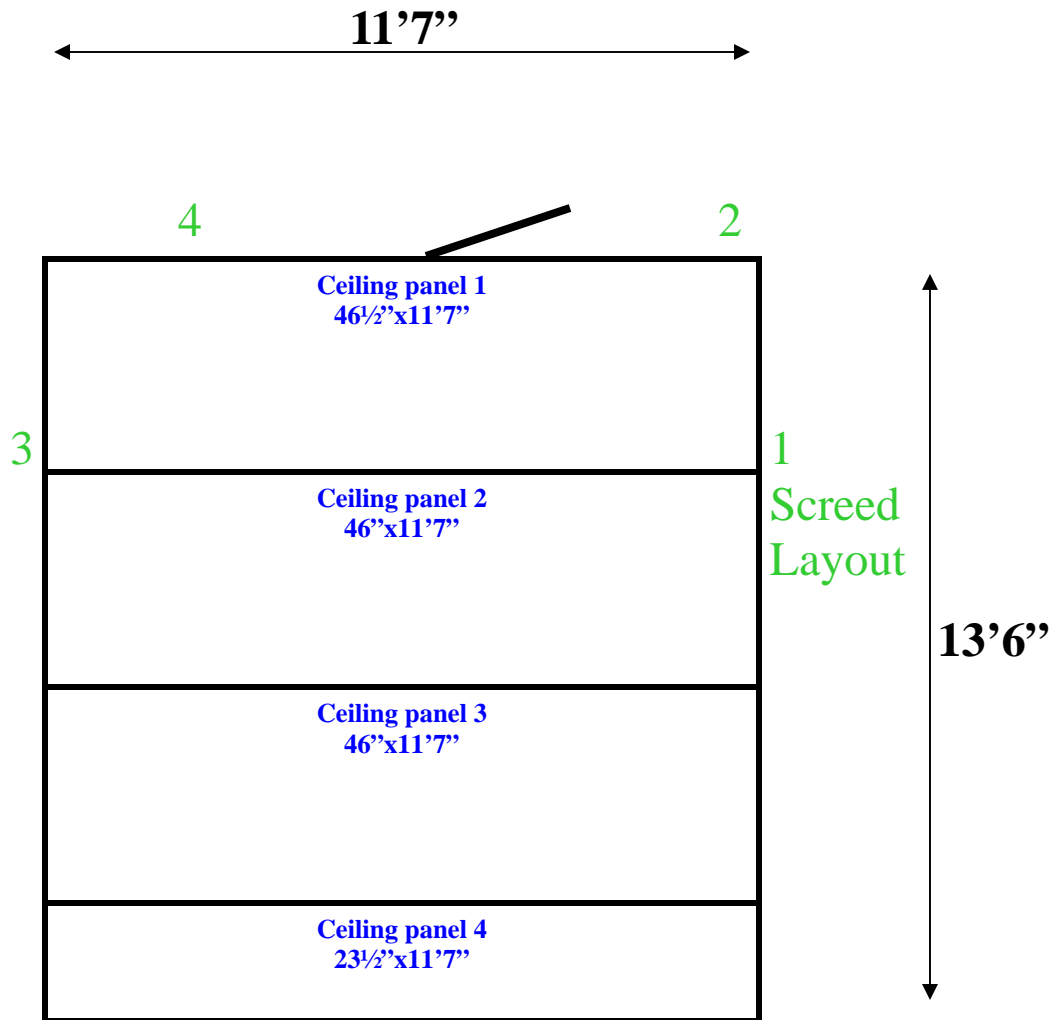

**11'7" x 13'6" x 9' H
Combination Walk-In Cooler / Walk-In Freezer
Wall & Floor Panels Diagram**

58-10
Orange

REFRIGERATION SUPERSTORE

World's Largest Inventory

New & Used Walk-In/ Drive-In Coolers/ Freezers/ Refrigeration Systems

1423 Planeview Drive, Oshkosh, WI 54904 Tel (920) 231-1711 Fax (920) 231-1701 www.barrinc.com

11'7" x 13'6" x 9' H
Combination Walk-In Cooler / Walk-In Freezer
Ceiling Panels & Floor Screed Diagram

58-10
Orange

11'7" x 13'6" x 9' H
Combination Walk-In Cooler / Walk-In Freezer

58-10
Orange