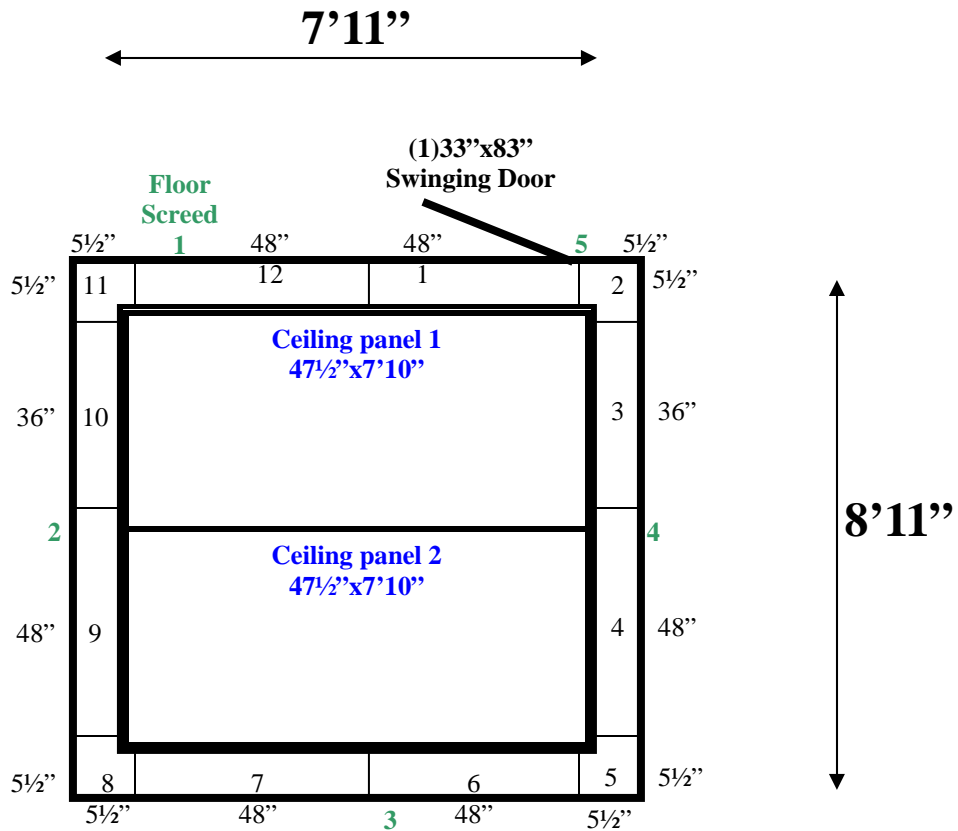

**7'11" x 8'11" x 9' H
Walk-In Cooler or Walk-In Freezer
Wall & Ceiling Panels Diagram**

1-10
Black

REFRIGERATION SUPERSTORE

World's Largest Inventory

New & Used Walk-In/ Drive-In Coolers/ Freezers/ Refrigeration Systems