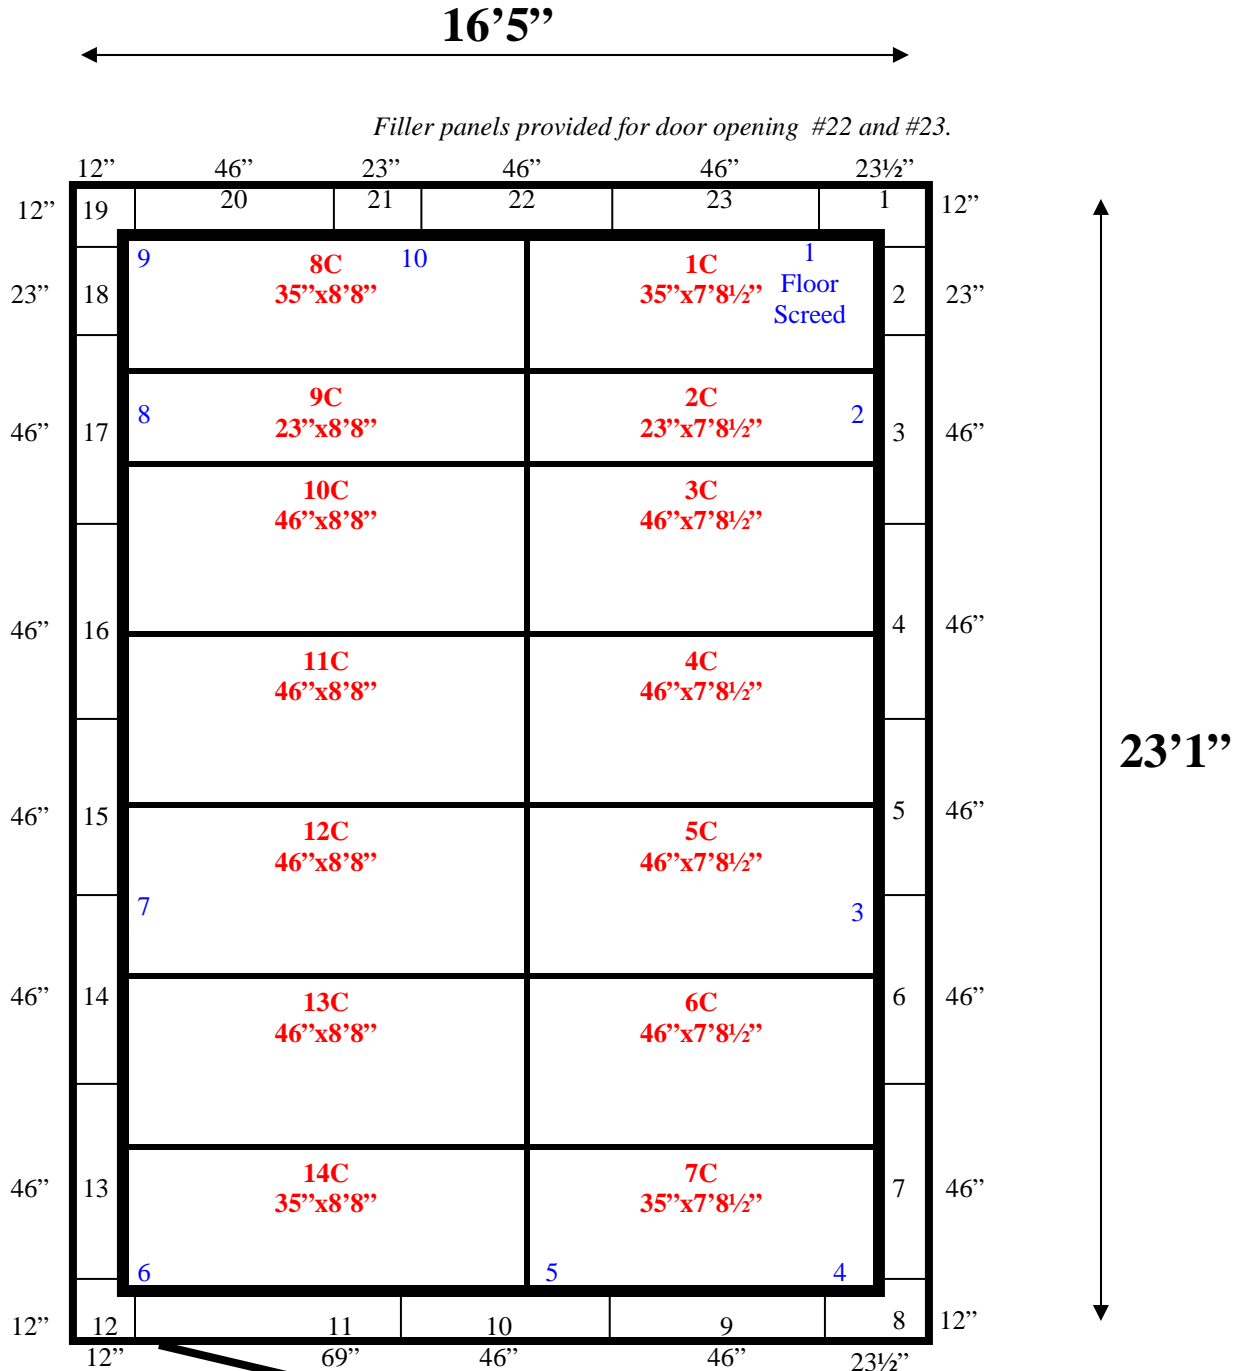

23'1"

**16'5" x 23'1" x 8'5" H
Walk-In Cooler or Walk-In Freezer
Wall & Ceiling Panels Diagram**

47-10
Purple

REFRIGERATION SUPERSTORE

World's Largest Inventory

New & Used Walk-In/ Drive-In Coolers/ Freezers/ Refrigeration Systems

1423 Planeview Drive, Oshkosh, WI 54904 Tel (920) 231-1711 Fax (920) 231-1701 www.barrinc.com

16'5" x 23'1" x 8'5" H
Walk-In Cooler or Walk-In Freezer

47-10
Purple