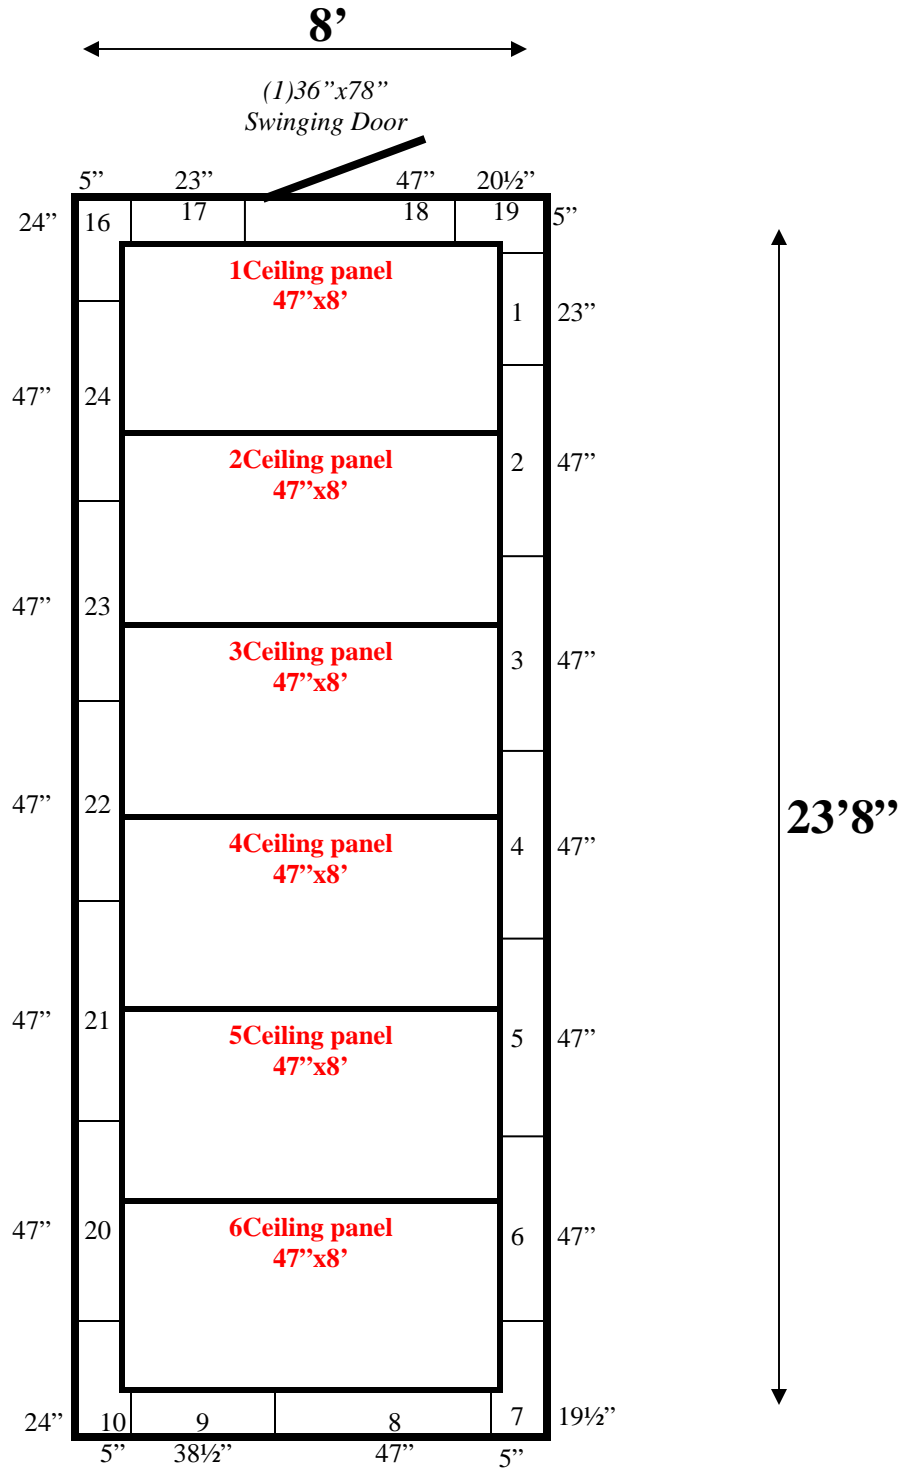

8' x 23'8" x 10'4" H
Walk-In Cooler or Walk-In Freezer
Wall & Ceiling Panels Diagram

19-10
Blue

REFRIGERATION SUPERSTORE

World's Largest Inventory

New & Used Walk-In/ Drive-In Coolers/ Freezers/ Refrigeration Systems

1423 Planeview Drive, Oshkosh, WI 54904 Tel (920) 231-1711 Fax (920) 231-1701 www.barrinc.com

**8' x 23'8" x 10'4" H
Walk-In Cooler or Walk-In Freezer**

19-10
Blue

REFRIGERATION SUPERSTORE

World's Largest Inventory