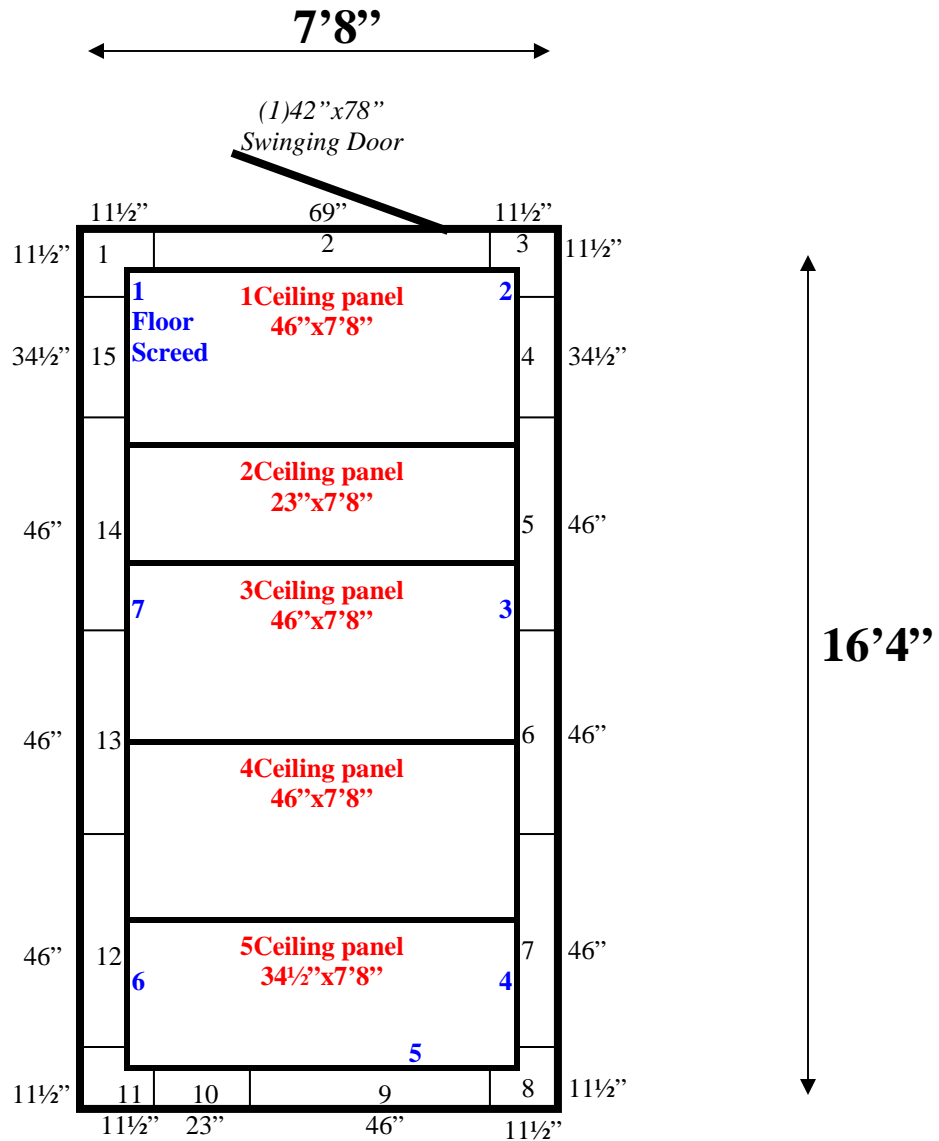

7'8" x 16'4" x 8'4" H
Walk-In Cooler or Walk-In Freezer
Wall & Ceiling Panels Diagram

32-10
Lt Blue

REFRIGERATION SUPERSTORE

World's Largest Inventory

New & Used Walk-In/ Drive-In Coolers/ Freezers/ Refrigeration Systems

1423 Planeview Drive, Oshkosh, WI 54904 Tel (920) 231-1711 Fax (920) 231-1701 www.barrinc.com

**7'8" x 16'4" x 8'4" H
Walk-In Cooler or Walk-In Freezer**

32-10
Lt Blue