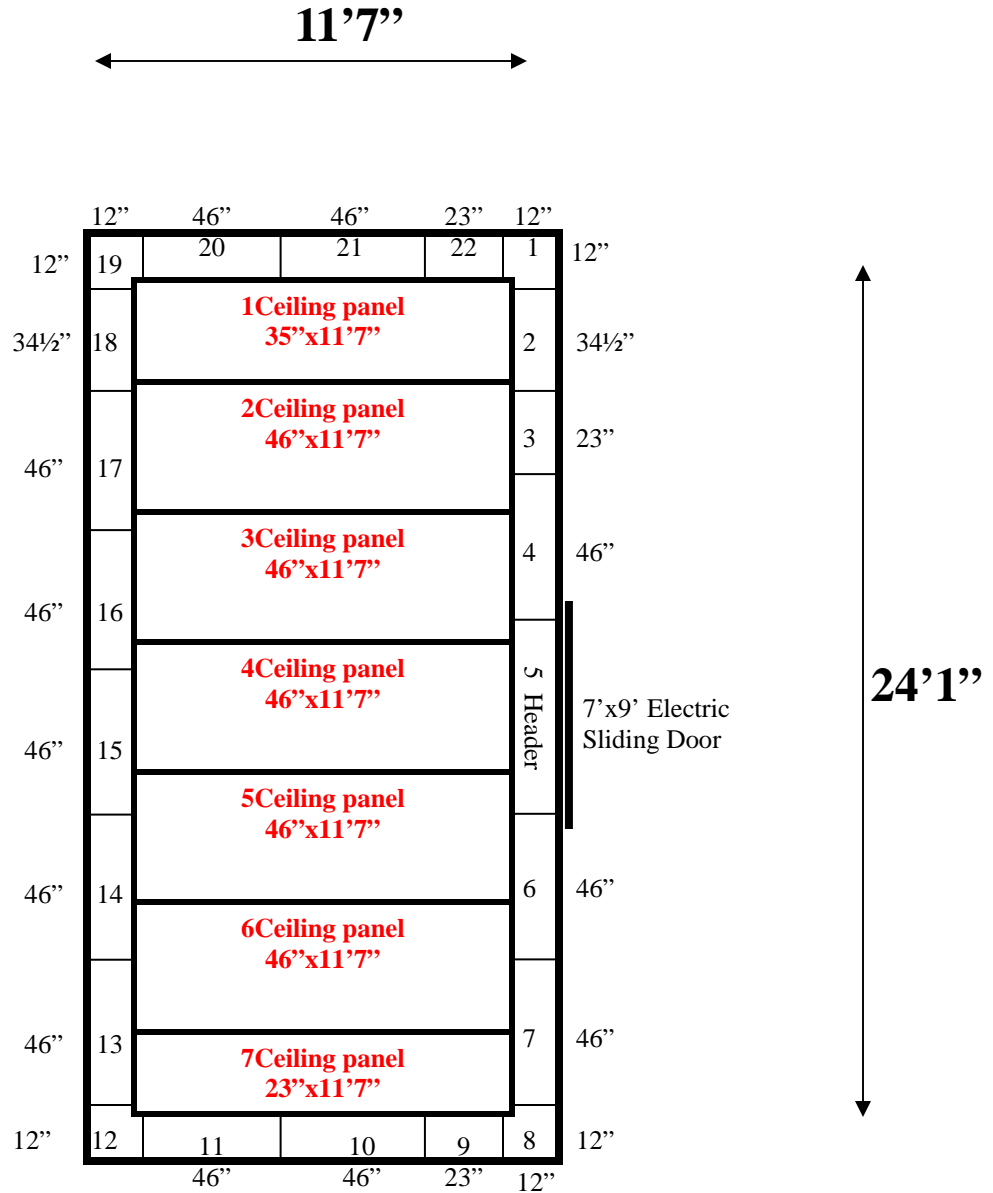

Wall panels #4 and #6 are notched for sliding door.

Corner #1 foamed & flashed to wall panel #22.

Wall panel #13 flashed to #14.

**11'7" x 24'1" x 13'2" H  
Walk-In Cooler  
Wall & Ceiling Panels Diagram**

**11'7" x 24'1" x 13'2" H**  
**Walk-In Cooler**

36-10  
Dk Blue