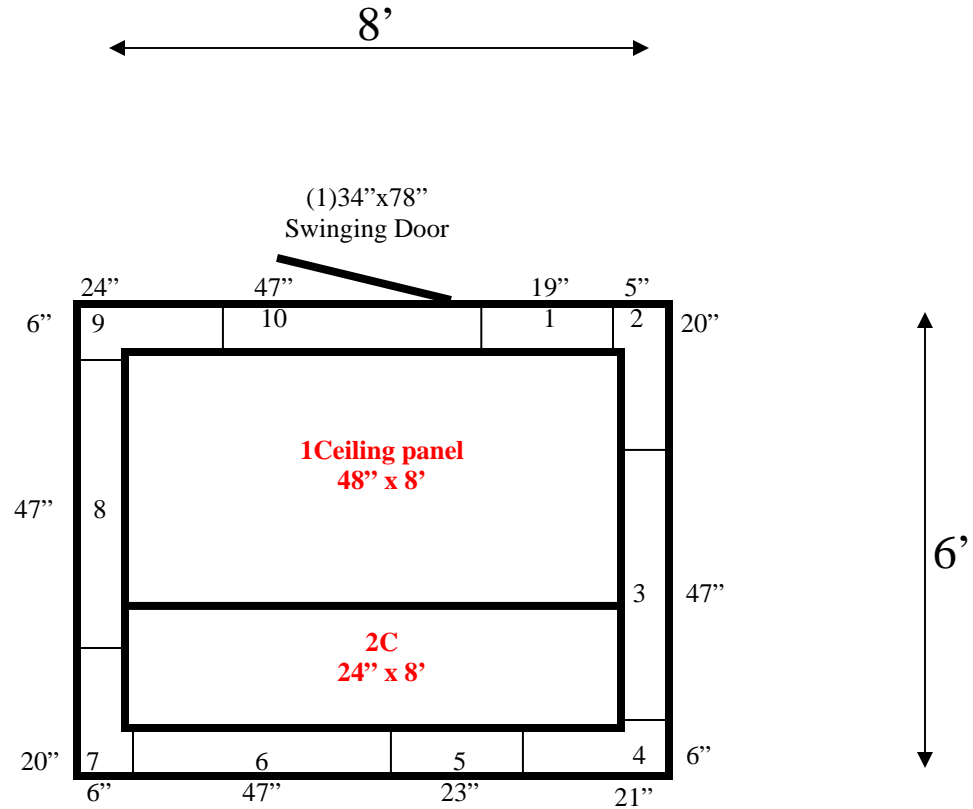

**6' x 8' x 8' H
Walk-In Cooler or Freezer
Wall & Ceiling Panels Diagram**

REFRIGERATION SUPERSTORE

World's Largest Inventory

New & Used Walk-In/ Drive-In Coolers/ Freezers/ Refrigeration Systems

1423 Planeview Drive, Oshkosh, WI 54904 Tel (920) 231-1711 Fax (920) 231-1701 www.barrinc.com

**6' x 8' x 8' H
Walk-In Cooler or Freezer**

78-09